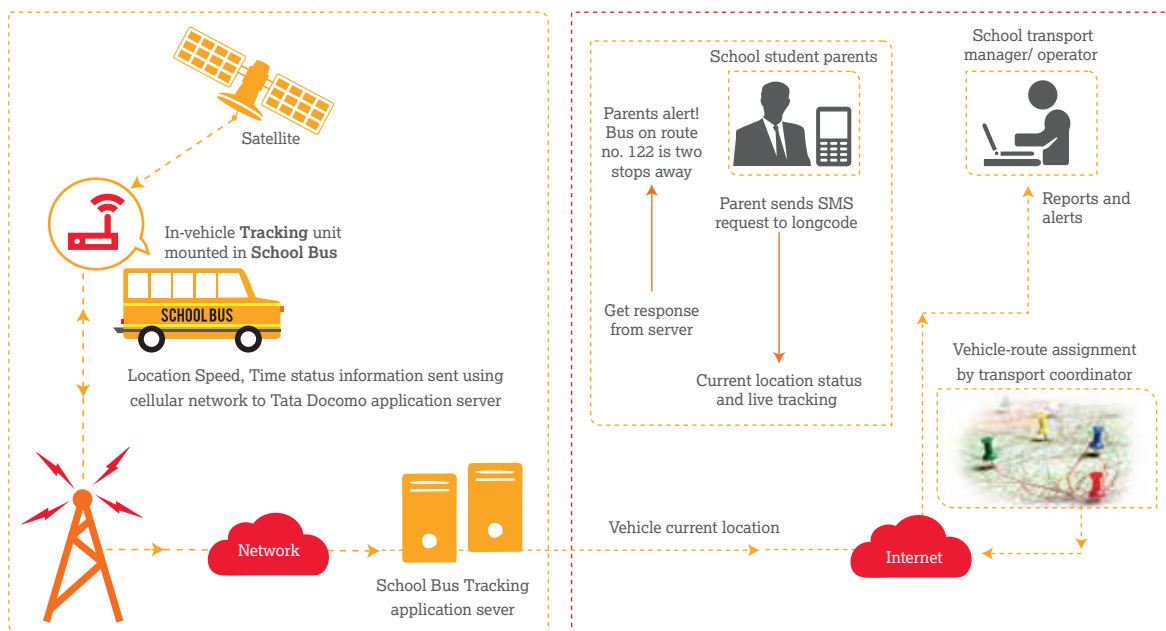

TRACK YOUR
FLEET OF
SCHOOL BUSES.
ANYTIME.
ANYWHERE.

**SCHOOL BUS
TRACKING**

School Bus Tracking is a location based service that helps you track the safety and location of school children while in transit, anytime, anywhere. Educational institutes across the country are steadily adopting this service for safety and security of children.

A SMART SAFETY SOLUTION

Our School Bus Tracking is specially designed for you to manage your fleet of buses effortlessly by transforming them into Smart Buses. This service provides real-time information on whereabouts of your buses. Security features like access card, live image capture can also be integrated to ensure added safety of school children.

Typical Architecture

Tata Docomo Business Services offers a management solution in real-time that uses network connectivity and GPS based location information to locate school buses, and an intuitive portal to significantly improve safety and efficiency for the fleet.

FEATURES

- **Real time tracking:** Track your bus real time on web
 - **Route replay:** Replay the route that a bus has taken
 - **Geo-fencing:** Get an alert as soon as the bus deviates from defined location
 - **Geo-tagging:** Each bus stop is marked on map to know bus position relative to school stops
 - **Parent alerts:** Parents of the wards get alerts for pick-up and drop when school bus is reaching their respective stop
 - **Speed estimates:** Get average and real time speed
 - **Over speeding alerts:** Set a target speed and get sms alert on over speed. Also, get a history of all such alerts
-