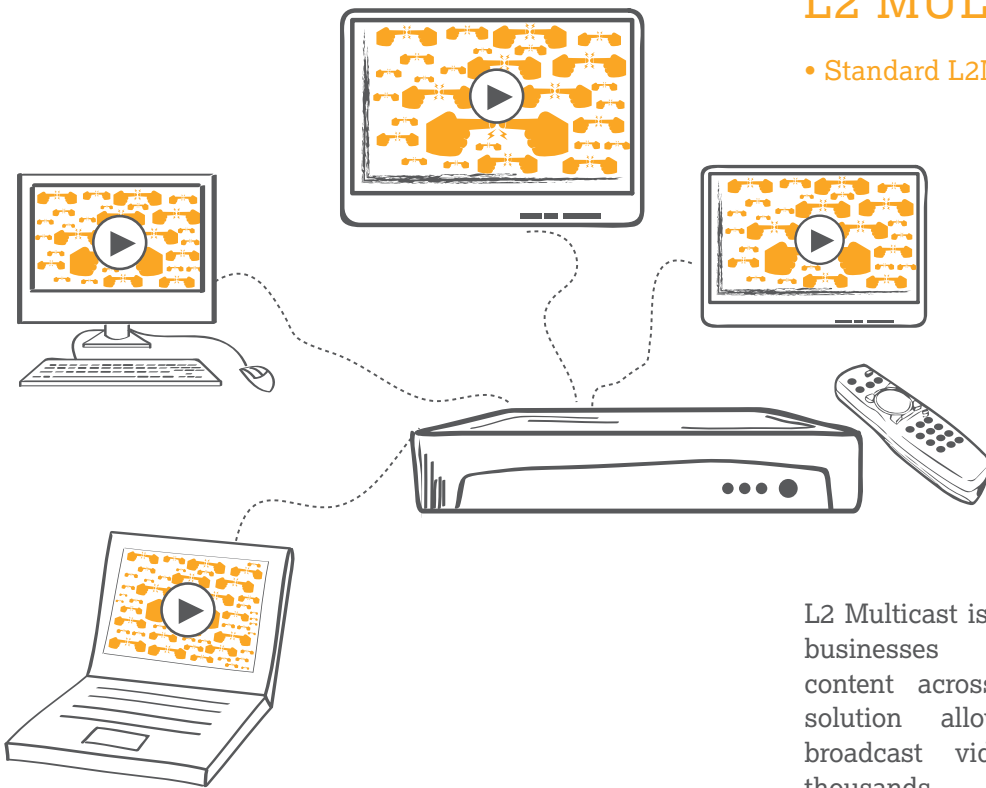

SECURED, OPTIMIZED CONNECTIVITY TO DELIVER VIDEO TRAFFIC ACROSS GEOGRAPHIES

L2 MULTICAST

- Standard L2MC • Premium L2MC

L2 Multicast is a solution that helps businesses deliver multimedia content across geographies. This solution allows businesses to broadcast video content across thousands of subscribers simultaneously.

OPTIMIZED VIDEO CONNECTIVITY

Our L2 Multicast solution is the first of its kind video connect solution in India. Video content transmission is done through a network link that establishes a tree, connecting your source with multiple receivers. The solution copies data from the source and simultaneously broadcasts it through single stream data transmission for multiple end points, resulting in broadcasting efficiency and bandwidth gains.

- Get secure, accurate data transmission through our extensive network across geographies
 - Get optimised bandwidth usage through multicast technology, thereby controlling costs
 - Broadcast efficiently through single stream data transmission for multiple end points making the solution effective
 - Add localized video content at any of the drops and distribute it further
 - Experience digital simulcast of live TV and multicasting to thousands of subscribers simultaneously
-

BUSINESS ADVANTAGE

STANDARD AND PREMIUM L2 MULTICAST

Our standard L2MC solution is a secure broadcasting solution that offers dedicated connectivity from your source to thousands of subscribers simultaneously. With one way traffic flow with a single feed from hub to spoke at the same time, our multicast solutions are primed for video broadcasting across thousands of locations and subscribers.